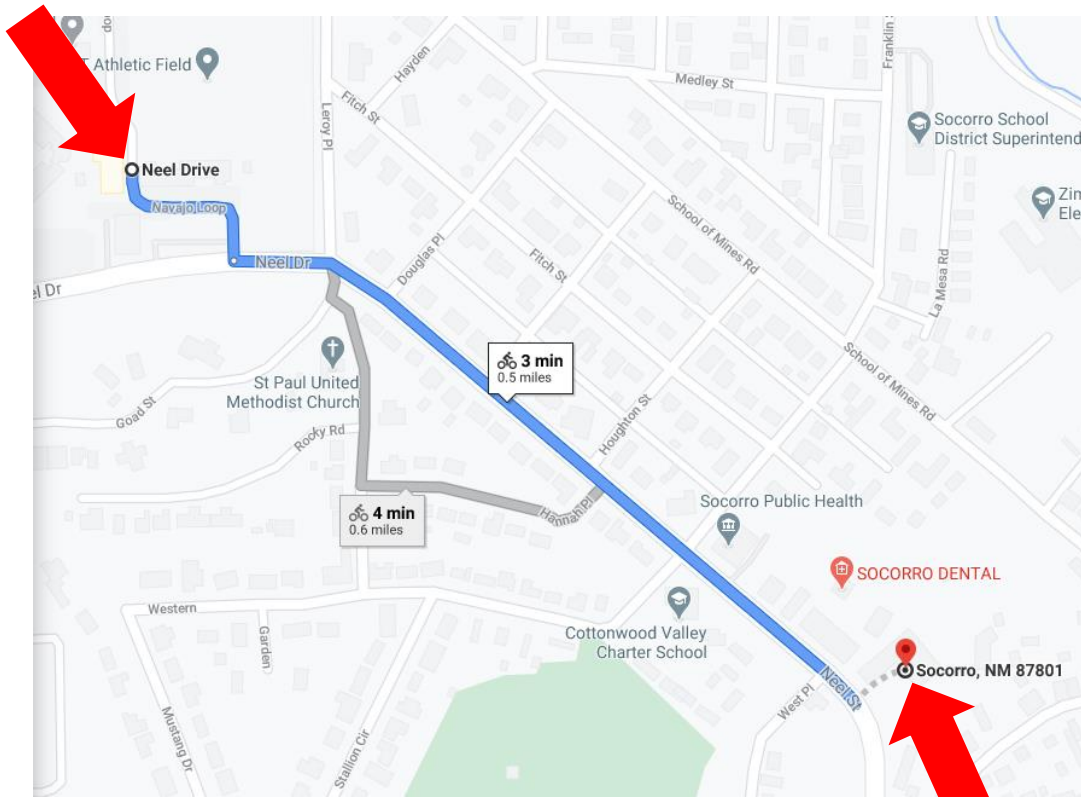

# Directions to County Annex Building

198 Neel Ave

**START: Student Activities Center (SAC)**

~10-15min walk

**END: County Annex Building**

From the SAC to County Annex Building:

- Head south on Navajo Loop towards Neel Ave(~0.1mi)
- Turn left onto Neel Ave
- Head south on Neel Ave for ~0.4mi
- Destination is on the left