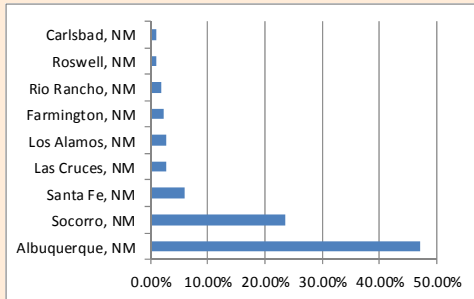

Career Services

Where are NMT Alumni Going in New Mexico? 1,955 Profiles

*Data collected from EMSI

NMT alumni social media profiles dated 2013-present

Top Cities

- Albuquerque (47.0%)
- Socorro (23.5.0%)
- Santa Fe (5.9%)
- Las Cruces (2.8%)
- Los Alamos (2.8%)
- Farmington (2.4%)
- Rio Rancho (1.9%)
- Roswell (1.1%)
- Carlsbad (1.0%)