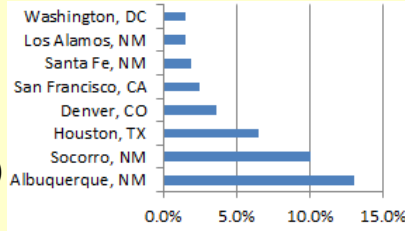

Career Services

Where are NMT MS and PhD Alumni Going? 1,482 Profiles

*Data collected from EMSI

NMT alumni social media profiles dated 2013-present

Top Cities/States:

- Albuquerque, NM (13.0%)
- Socorro, NM (10.0%)
- Houston, TX (6.5%)
- Denver, CO (3.6%)
- San Francisco, CA (2.5%)
- Santa Fe, NM (1.9%)
- Los Alamos, NM (1.5%)
- Washington, DC (1.5%)