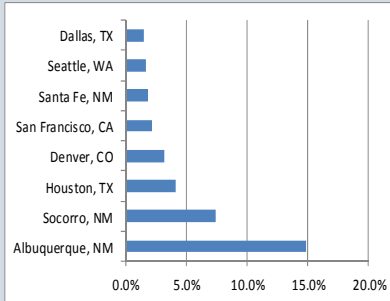

Career Services

Where are NMT Alumni Going? 6,185 Profiles

*Data collected from EMSI

NMT alumni social media profiles dated 2013-present

Top Cities/States:

- Albuquerque, NM (14.9%)
- Socorro, NM (7.4%)
- Houston, TX (4.2%)
- Denver, CO (3.2%)
- San Francisco, CA (2.2%)
- Santa Fe, NM (1.9%)
- Seattle, WA (1.7%)
- Dallas, TX (1.54%)